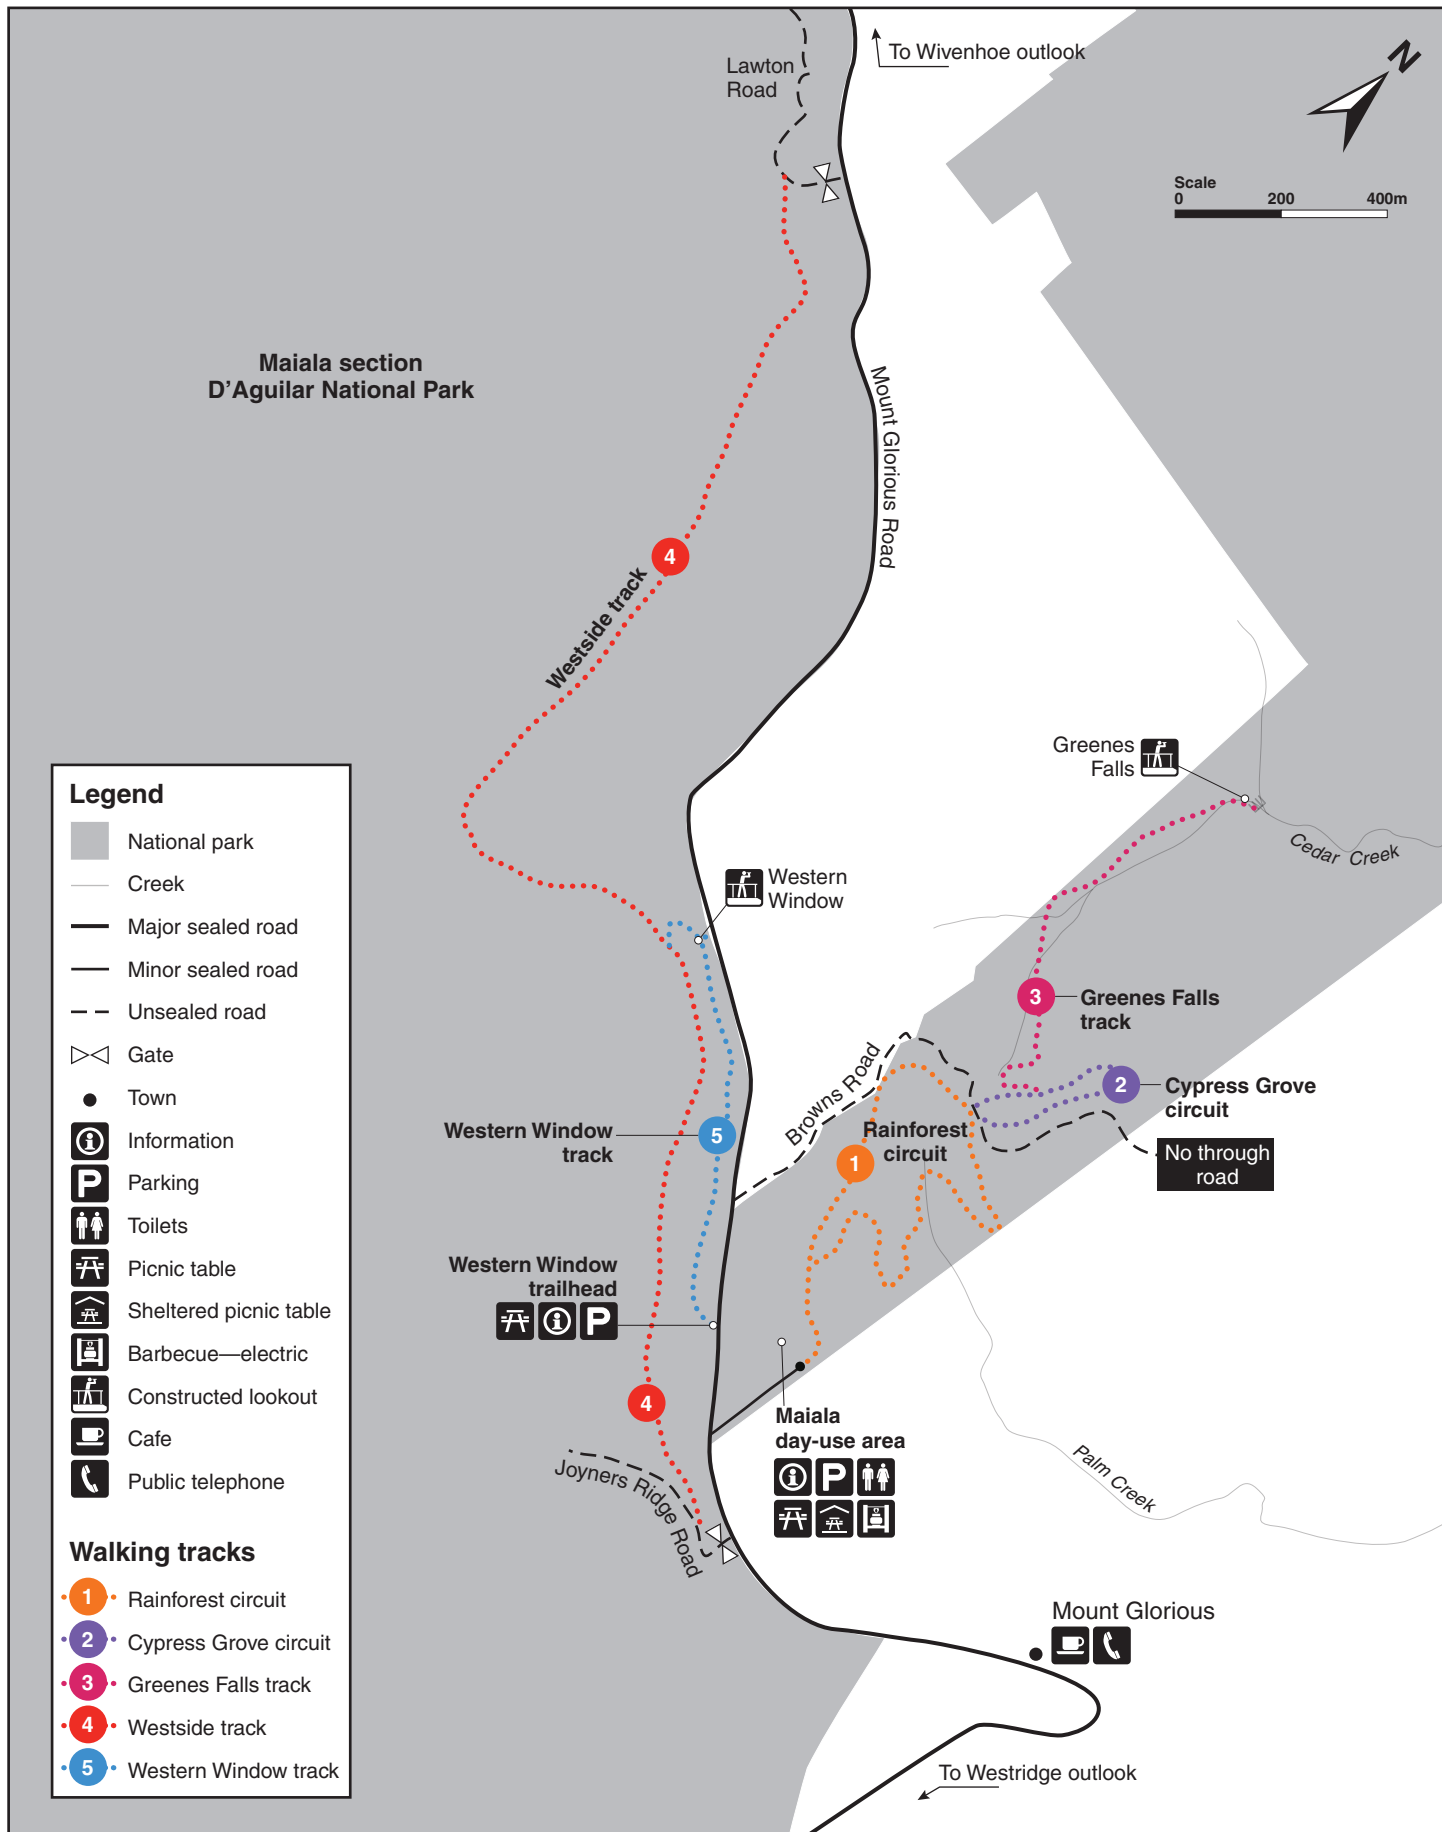

# Maiala walking tracks map

D'Aguilar National Park

© State of Queensland. Queensland Parks and Wildlife Service. MA933 December 2019